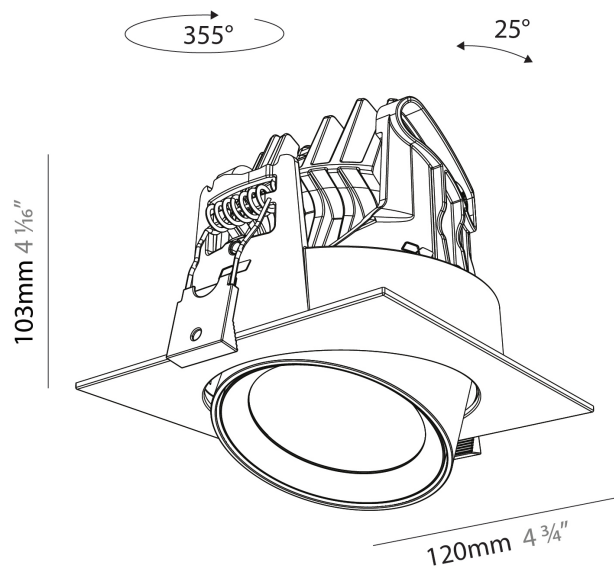

PHYSICAL

Shape: Cylinder
Diameter (mm): 120
Diameter (in): 4 ¾
Length (mm): 120
Length (in): 4 ¾
Height (mm): 105
Height (in): 4 ⅙
Min. Recessing Depth (mm): 120
Min. Recessing Depth (in): 4 ¾
Light Distribution: Adjustable / Direct
Weight (kg): 0.665
Diffuser: Lens Pack - No Lens / Opal / Linear Spread Lens / Honeycomb / Spread Lens
Fixture Finish: SSR / BKV / CWI / CRY / HAB / UFT / ITA / RUA / FTG / MYG / LOD / PUS / FRO / FUP / KIA / POP / BLS / SPG / MEY / GOH / GUM / CHC / COM / ABZ / JAG / OBR / MOS / ROR
Fixture Material: Aluminum
Cut-out Measurements: Dia. 112mm / 4 7/16"

ELECTRICAL

Lamp Type: LED (Zhaga Standard)
Input Wattage (W): 27.3
Total Output Wattage (W): 24.5
Dimming: Tri-Mode (Non-Dimming and Phase Dimming (120Vac only) and 0-10V Dimming)
Driver Included: Yes
Driver Location: Recessed Housing
Driver Type: Constant Current - Universal
Driver Class: Class 2
Input Voltage (V): 120 - 277
Constant Current (MA): 700

LED

Color Temperature (°K): 2700 / 3000 / 3500 / 4000
Max. Delivered Lumen (lm): 2434 / 2534 / 2643 / 2768
Nominal Lumen (lm): 2788 / 2903 / 3027 / 3170
CRI: >90 CRI
Lamp Life (hrs): 50000

OPTICAL

Reflector°: 20 / 32 / 54
Adjustability: Rotational 350° / Tilt 25°

RATINGS AND CERTIFICATIONS

Certified By: CSA Certified to UL and CSA Standards
IP rating: IP20